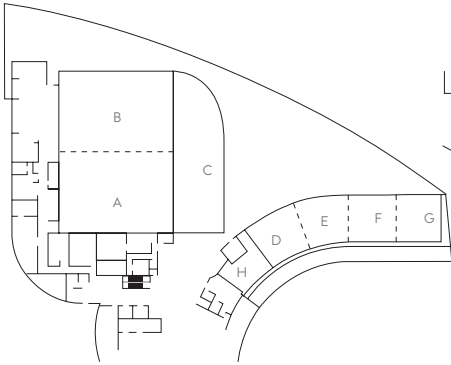

## BOARDROOMS LEVEL 1

| ROOM               | Key | sqm   | Ht    | Boardroom | U-Shape | Hollow-Square | Classroom | Banquet<br>Table of 10 | Theatre |
|--------------------|-----|-------|-------|-----------|---------|---------------|-----------|------------------------|---------|
| Strategy Room      | H   | 52    | 4.10m | 16        | •       | •             | •         | •                      | •       |
| Studio 1           | D   | 85    | 4.10m | 18        | 24      | 24            | 36        | 4                      | 50      |
| Studio 2           | E   | 87    | 4.10m | 18        | 24      | 24            | 36        | 4                      | 50      |
| Studio 1/2 comb.   | •   | 172   | •     | 42        | 33      | 36            | 72        | 8                      | 100     |
| Studio 3           | F   | 78    | 4.10m | 18        | 24      | 24            | 36        | 4                      | 50      |
| Studio 4           | G   | 82    | 4.10m | 18        | 24      | 24            | 36        | 4                      | 50      |
| Studio 3/4 comb.   | •   | 161   | •     | 42        | 33      | 36            | 72        | 8                      | 100     |
| Studio 1 - 4 comb. | •   | 333   | •     | •         | •       | •             | •         | 16                     | 180     |
| Great Room Foyer   | C   | 290   | •     | •         | •       | •             | •         | •                      | •       |
| Great room 1       | A   | 355   | 7.30m | 36        | 54      | 72            | 189       | 20                     | 250     |
| Great room 2       | B   | 365   | 7.30m | 36        | 54      | 72            | 189       | 20                     | 250     |
| Great Room         | •   | 720   | •     | NA        | 90      | 126           | 378       | 48                     | 500     |
| W Lawn             | •   | •     | •     | •         | •       | •             | •         | 20                     | •       |
| Connect 1          | J   | 15.75 | 2.60m | •         | •       | •             | •         | •                      | •       |
| Connect 2          | K   | 24    | 2.60m | •         | •       | •             | •         | •                      | •       |