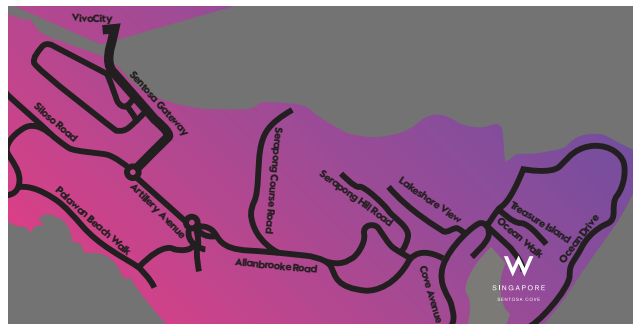

WHERE TO FIND US

HOTEL ADDRESS

W Singapore Sentosa Cove
21 Ocean Way, Singapore 098374
T (65) 6808 7288
F (65) 6808 7289
WEvents.Singapore@whotels.com
wsingaporesentosacove.com