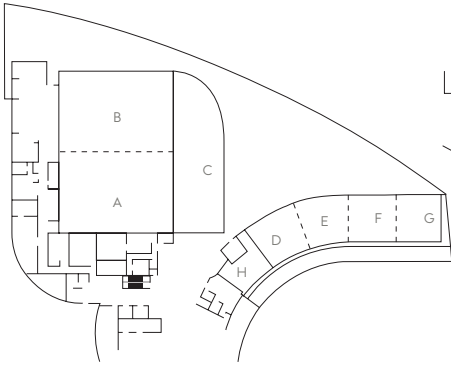

A personal Starwood Honeymoon Concierge can help you pick the perfect destination.

Call our wedding specialist at (65) 6808 7244 & 6808 7202

SINGAPORE
SENTOSA COVE

BALLROOM & FUNCTION ROOMS LEVEL 2

BOARDROOMS LEVEL 1

ROOM	Key	sqm	Ht	Boardroom	U-Shape	Hollow-Square	Classroom	Banquet Table of 10	Theatre
Strategy Room	H	52	4.10m	16	•	•	•	•	•
Studio 1	D	85	4.10m	18	24	24	36	4	50
Studio 2	E	87	4.10m	18	24	24	36	4	50
Studio 1/2 comb.	•	172	•	42	33	36	72	8	100
Studio 3	F	78	4.10m	18	24	24	36	4	50
Studio 4	G	82	4.10m	18	24	24	36	4	50
Studio 3/4 comb.	•	161	•	42	33	36	72	8	100
Studio 1 - 4 comb.	•	333	•	•	•	•	•	16	180
Great Room Foyer	C	290	•	•	•	•	•	•	•
Great room 1	A	355	7.30m	36	54	72	189	20	250
Great room 2	B	365	7.30m	36	54	72	189	20	250
Great Room	•	720	•	NA	90	126	378	48	500
W Lawn	•	•	•	•	•	•	•	20	•
Connect 1	J	15.75	2.60m	•	•	•	•	•	•
Connect 2	K	24	2.60m	•	•	•	•	•	•